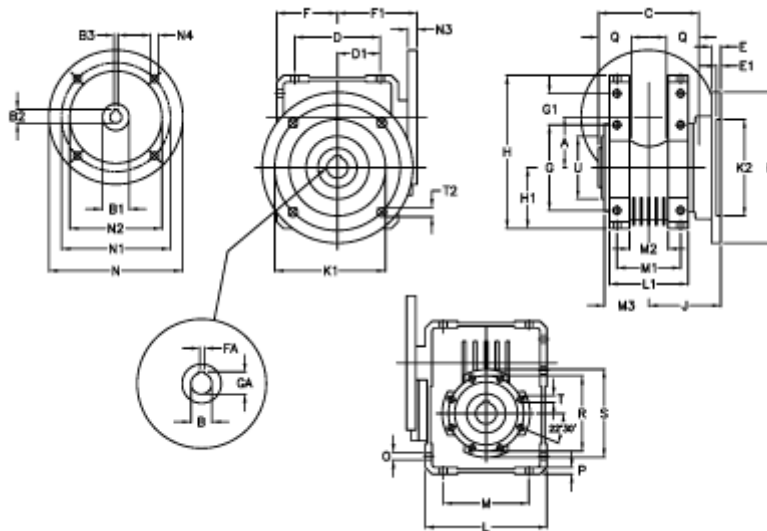

Article number: 392208610053136

Description: Worm Gear with Torque Limiter  
W86 L2-UFC-100-P80 B14

## Measures

A = 86.90	E = 15	H = 245.5	M = 144	N4 = 6,5	U = 110
B = 35	E1 = 6	H1 = 100.0	M1 = 101	O = 11.5	
B1 E7 = 19	F = 100	J = 110.5	M2 = 57	P = 11	
B2 = 21.8	F1 = 128	K = 210	M3 = 64.5	Q = 45	
B3 H9 = 6	FA = 10	K1 = 176	N = 120	R = 130	
C = 140	G = 144	K2 = 152	N1 = 100	S = 150	
D = 144.0	G1 = 45.5	L = 200	N2 = 80	T = M10x18	
D1 = 72.0	GA = 38.3	L1 = 125	N3 = 7.5	T2 = 12.5	